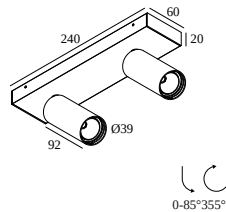

SPY 39 ON 2 93040 DIM8

24130 9338 W-W

AVAILABLE IN

- BLACK-BLACK** 24130 9338 B-B
- BRUSHED ALU-BLACK** 24130 9338 BRA-B
- BRUSHED ANTHRACITE-BLACK** 24130 9338 BRAT-B
- BRUSHED COPPER-BLACK** 24130 9338 BRCU-B
- BRUSHED GOLD-BLACK** 24130 9338 BRG-B
- BRUSHED OLD BRONZE-BLACK** 24130 9338 BROB-B
- FULL WHITE** 24130 9338 FW
- WHITE-WHITE** 24130 9338 W-W

 [View on website](#)

General info

LOCATION	indoor
INSTALLATION	Ceiling Surface mounted
INGRESS PROTECTION	IP20
WEIGHT (KG)	0.8
ADJUSTABILITY	0° to 85° swiveling, 355° rotatable
INFORMATION	REFLECTOR WFL-40° INCL.DIMMABLE LED POWER SUPPLY 350/500mA-DC Current selection via jumper on power supply