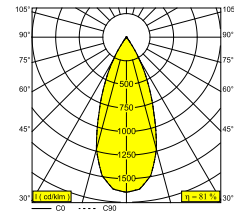

SPY 39 ON 2 93040 DIM8

24130 9338 W-W

AVAILABLE IN

- BLACK-BLACK** 24130 9338 B-B
- BRUSHED ALU-BLACK** 24130 9338 BRA-B
- BRUSHED ANTHRACITE-BLACK** 24130 9338 BRAT-B
- BRUSHED COPPER-BLACK** 24130 9338 BRCU-B
- BRUSHED GOLD-BLACK** 24130 9338 BRG-B
- BRUSHED OLD BRONZE-BLACK** 24130 9338 BROB-B
- FULL WHITE** 24130 9338 FW
- WHITE-WHITE** 24130 9338 W-W

 [View on website](#)

General info

LOCATION	indoor
INSTALLATION	Ceiling Surface mounted
INGRESS PROTECTION	IP20
WEIGHT (KG)	0.8
ADJUSTABILITY	0° to 85° swiveling, 355° rotatable
INFORMATION	REFLECTOR WFL-40° INCL.DIMMABLE LED POWER SUPPLY 350/500mA-DC Current selection via jumper on power supply